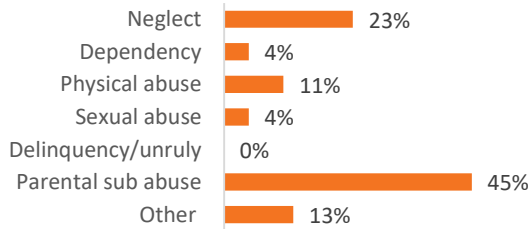

Youth Aged Out of Care

	SFY 2023	SFY 2024	Change
Number Aged Out	8	4	-50%

Children Served

	On 7/1/2023		On 7/1/2024	
Total	207		212	
In Custody	101	49%	112	53%
In Home	106	51%	100	47%

Profile of Children in Custody on 7/1/2024

Gender

Female	51%
Male	49%

Race

White	79%
African American	9%
Multiracial	12%
Other	0%

Ethnicity (% Hispanic)

4%

Age in Years

Primary Reason for Removal

Type of Custody

Temporary	67%
Permanent	33%
Planned Permanent Living Arrangement	0%

Placement Type

Years in Custody

Profile of Children in Home on 7/1/2024

Gender

Female	51%
Male	49%

Race