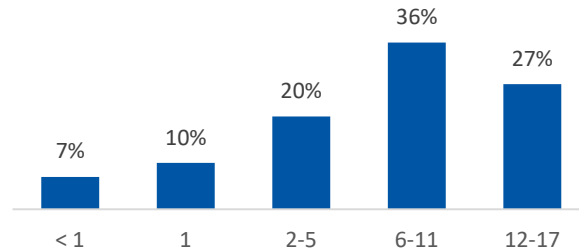

Age in Years

Contact Information Wayne County Children Services, 2534 Burbank Rd, Wooster, Ohio 44691, (330) 345-5340

For data sources and notes, go to <https://www.pcsao.org/pdf/factbook/2024/Sources.pdf>