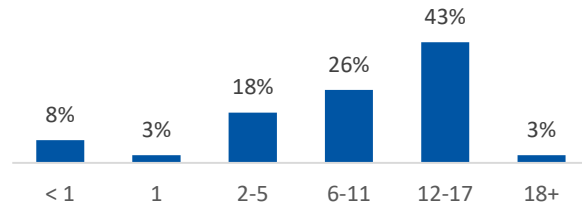

Youth Aged Out of Care

	SFY 2023	SFY 2024	Change
Number Aged Out	8	4	-50%

Children Served

	On 7/1/2023		On 7/1/2024	
Total	207		212	
In Custody	101	49%	112	53%
In Home	106	51%	100	47%

Profile of Children in Custody on 7/1/2024

Gender

Female	51%
Male	49%

Race

White	79%
African American	9%
Multiracial	12%
Other	0%

Ethnicity (% Hispanic)

4%

Age in Years

Primary Reason for Removal

Type of Custody

Temporary	67%
Permanent	33%
Planned Permanent Living Arrangement	0%

Placement Type

Years in Custody

Profile of Children in Home on 7/1/2024

Gender

Female	51%
Male	49%

Race