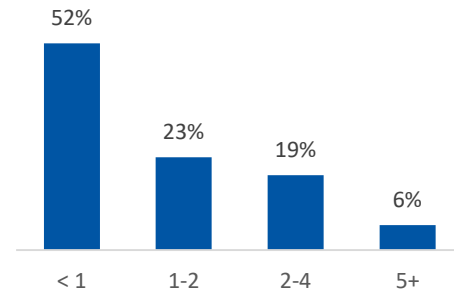

Youth Aged Out of Care

	SFY 2023	SFY 2024	Change
Number Aged Out	8	4	-50%

Children Served

	On 7/1/2023		On 7/1/2024	
Total	207		212	
In Custody	101	49%	112	53%
In Home	106	51%	100	47%

Profile of Children in Custody on 7/1/2024

Gender

Female	51%
Male	49%

Race

White	79%
African American	9%
Multiracial	12%
Other	0%

Ethnicity (% Hispanic)

4%

Age in Years

Primary Reason for Removal

Type of Custody

Temporary	67%
Permanent	33%
Planned Permanent Living Arrangement	0%

Placement Type

Years in Custody

Profile of Children in Home on 7/1/2024

Gender

Female	51%
Male	49%

Race