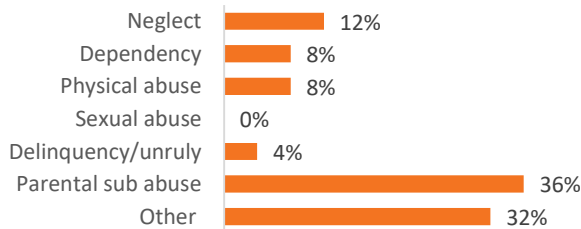

Youth Aged Out of Care

	SFY 2023	SFY 2024	Change
Number Aged Out	3	2	-33%

Children Served

	On 7/1/2023		On 7/1/2024	
Total	31		40	
In Custody	21	68%	25	63%
In Home	10	32%	15	38%

Profile of Children in Custody on 7/1/2024

Gender

Female	44%
Male	56%

Race

White	68%
African American	12%
Multiracial	20%
Other	0%

Ethnicity (% Hispanic)

12%

Age in Years

Primary Reason for Removal

Type of Custody

Temporary	72%
Permanent	20%
Planned Permanent Living Arrangement	8%

Placement Type

Years in Custody

Profile of Children in Home on 7/1/2024

Gender

Female	67%
Male	33%

Race