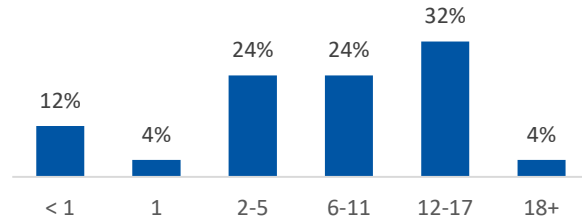

Children in Custody

	SFY 2023	SFY 2024	Change
Total in custody anytime during year	33	42	27%
Rate per 1,000 children	3.8	4.8	27%

Permanency

Children who gained permanency through	SFY 2023	SFY 2024	Change
Reunification	2	9	350%
Guardianship	2	1	-50%
Custody to Relative	5	6	20%
Adoption	0	2	-
Children waiting to be adopted	2	2	0%

Youth Aged Out of Care

	SFY 2023	SFY 2024	Change
Number Aged Out	3	2	-33%

Children Served

	On 7/1/2023		On 7/1/2024	
Total	31		40	
In Custody	21	68%	25	63%
In Home	10	32%	15	38%

Profile of Children in Custody on 7/1/2024

Gender

Female	44%
Male	56%

Race

White	68%
African American	12%
Multiracial	20%
Other	0%

Ethnicity (% Hispanic)

12%

Age in Years

Primary Reason for Removal

Type of Custody

Temporary	72%
Permanent	20%
Planned Permanent Living Arrangement	8%

Placement Type

Years in Custody

Profile of Children in Home on 7/1/2024

Gender

Female	67%
Male	33%

Race