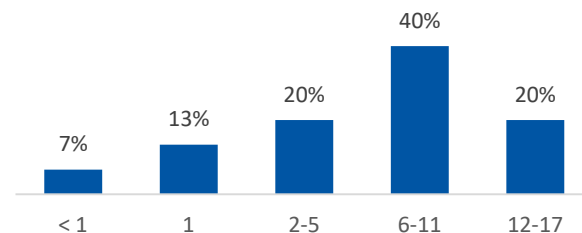

Gender

Female	44%
Male	56%

Race

White	68%
African American	12%
Multiracial	20%
Other	0%

Ethnicity (% Hispanic)

12%

Age in Years

Primary Reason for Removal

Type of Custody

Temporary	72%
Permanent	20%
Planned Permanent Living Arrangement	8%

Placement Type

Years in Custody

Profile of Children in Home on 7/1/2024

Gender

Female	67%
Male	33%

Race

White	87%
African American	0%
Multiracial	13%
Other	0%

Ethnicity (% Hispanic)

13%

Age in Years

Contact Information

Putnam County Job & Family Services, 575 Ottawa-Glandorf Rd
#1, Ottawa, Ohio 45875, (567) 376-3777