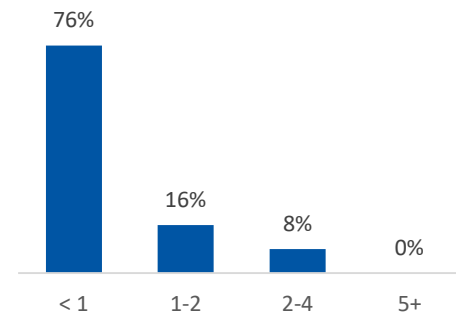

Youth Aged Out of Care

	SFY 2023	SFY 2024	Change
Number Aged Out	3	2	-33%

Children Served

	On 7/1/2023		On 7/1/2024	
Total	31		40	
In Custody	21	68%	25	63%
In Home	10	32%	15	38%

Profile of Children in Custody on 7/1/2024

Gender

Female	44%
Male	56%

Race

White	68%
African American	12%
Multiracial	20%
Other	0%

Ethnicity (% Hispanic)

12%

Age in Years

Primary Reason for Removal

Type of Custody

Temporary	72%
Permanent	20%
Planned Permanent Living Arrangement	8%

Placement Type

Years in Custody

Profile of Children in Home on 7/1/2024

Gender

Female	67%
Male	33%

Race