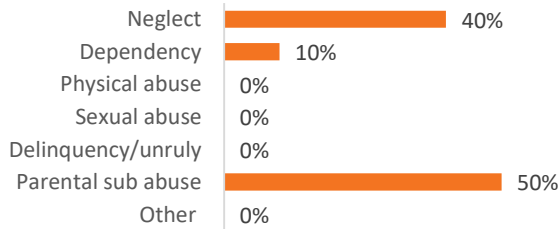

Youth Aged Out of Care

	SFY 2023	SFY 2024	Change
Number Aged Out	1	0	-100%

Children Served

	On 7/1/2023		On 7/1/2024	
Total	72		49	
In Custody	10	14%	10	20%
In Home	62	86%	39	80%

Profile of Children in Custody on 7/1/2024

Gender

Female	40%
Male	60%

Race

White	100%
African American	0%
Multiracial	0%
Other	0%

Ethnicity (% Hispanic)

0%

Age in Years

Primary Reason for Removal

Type of Custody

Temporary	50%
Permanent	50%
Planned Permanent Living Arrangement	0%

Placement Type

Years in Custody

Profile of Children in Home on 7/1/2024

Gender

Female	46%
Male	54%

Race