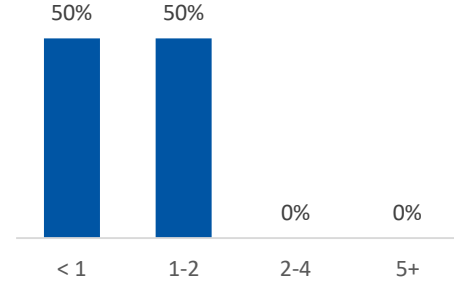

Youth Aged Out of Care

	SFY 2023	SFY 2024	Change
Number Aged Out	1	0	-100%

Children Served

	On 7/1/2023		On 7/1/2024	
Total	72		49	
In Custody	10	14%	10	20%
In Home	62	86%	39	80%

Profile of Children in Custody on 7/1/2024

Gender

Female	40%
Male	60%

Race

White	100%
African American	0%
Multiracial	0%
Other	0%

Ethnicity (% Hispanic)

0%

Age in Years

Primary Reason for Removal

Type of Custody

Temporary	50%
Permanent	50%
Planned Permanent Living Arrangement	0%

Placement Type

Years in Custody

Profile of Children in Home on 7/1/2024

Gender

Female	46%
Male	54%

Race