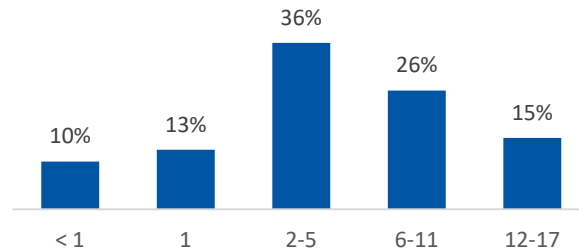

Gender

Female	40%
Male	60%

Race

White	100%
African American	0%
Multiracial	0%
Other	0%

Ethnicity (% Hispanic)

0%

Age in Years

Primary Reason for Removal

Type of Custody

Temporary	50%
Permanent	50%
Planned Permanent Living Arrangement	0%

Placement Type

Years in Custody

Profile of Children in Home on 7/1/2024

Gender

Female	46%
Male	54%

Race

White	95%
African American	0%
Multiracial	5%
Other	0%

Ethnicity (% Hispanic)

3%

Age in Years

Contact Information

Meigs County Job & Family Services, 175 Race St, Middleport, Ohio 45760, (740) 992-2117

For data sources and notes, go to <https://www.pcsao.org/pdf/factbook/2024/Sources.pdf>