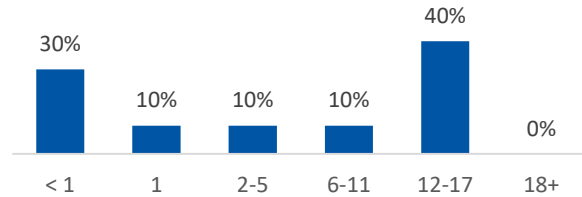

Children in Custody

	SFY 2023	SFY 2024	Change
Total in custody anytime during year	46	23	-50%
Rate per 1,000 children	10.0	5.0	-50%

Permanency

Children who gained permanency through	SFY 2023	SFY 2024	Change
Reunification	12	7	-42%
Guardianship	3	1	-67%
Custody to Relative	18	3	-83%
Adoption	3	2	-33%
Children waiting to be adopted	0	2	-

Youth Aged Out of Care

	SFY 2023	SFY 2024	Change
Number Aged Out	1	0	-100%

Children Served

	On 7/1/2023		On 7/1/2024	
Total	72		49	
In Custody	10	14%	10	20%
In Home	62	86%	39	80%

Profile of Children in Custody on 7/1/2024

Gender

Female	40%
Male	60%

Race

White	100%
African American	0%
Multiracial	0%
Other	0%

Ethnicity (% Hispanic)

0%

Age in Years

Primary Reason for Removal

Type of Custody

Temporary	50%
Permanent	50%
Planned Permanent Living Arrangement	0%

Placement Type

Years in Custody

Profile of Children in Home on 7/1/2024

Gender

Female	46%
Male	54%

Race