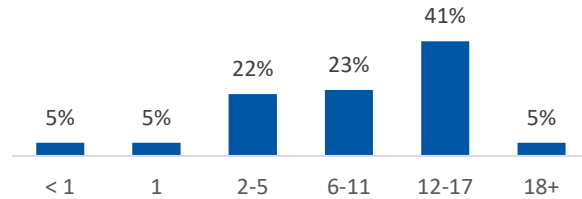

Children in Custody

	SFY 2023	SFY 2024	Change
Total in custody anytime during year	101	115	14%
Rate per 1,000 children	6.7	7.7	14%

Permanency

Children who gained permanency through	SFY 2023	SFY 2024	Change
Reunification	13	25	92%
Guardianship	1	1	0%
Custody to Relative	15	14	-7%
Adoption	6	8	33%
Children waiting to be adopted	10	11	10%

Youth Aged Out of Care

	SFY 2023	SFY 2024	Change
Number Aged Out	5	4	-20%

Children Served

	On 7/1/2023		On 7/1/2024	
Total	123		138	
In Custody	63	51%	64	46%
In Home	60	49%	74	54%

Profile of Children in Custody on 7/1/2024

Gender

Female	30%
Male	70%

Age in Years

Race

White	39%
African American	25%
Multiracial	36%
Other	0%

Ethnicity (% Hispanic)

9%

Primary Reason for Removal