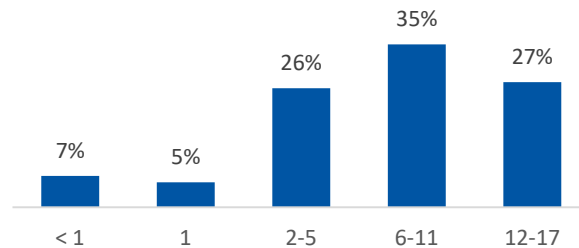

Gender

Female	30%
Male	70%

Age in Years

Race

White	39%
African American	25%
Multiracial	36%
Other	0%

Ethnicity (% Hispanic)

9%

Primary Reason for Removal

Type of Custody

Temporary	75%
Permanent	19%
Planned Permanent Living Arrangement	6%

Placement Type

Years in Custody

Profile of Children in Home on 7/1/2024

Gender

Female	47%
Male	53%

Age in Years