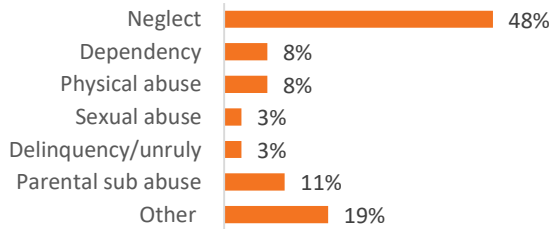

Youth Aged Out of Care

	SFY 2023	SFY 2024	Change
Number Aged Out	5	4	-20%

Children Served

	On 7/1/2023		On 7/1/2024	
Total	123		138	
In Custody	63	51%	64	46%
In Home	60	49%	74	54%

Profile of Children in Custody on 7/1/2024

Gender

Female	30%
Male	70%

Age in Years

Race

White	39%
African American	25%
Multiracial	36%
Other	0%

Ethnicity (% Hispanic)

9%

Primary Reason for Removal