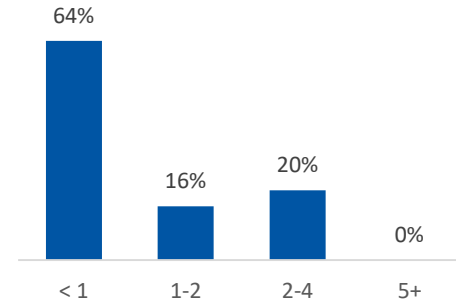

Children in Custody

	SFY 2023	SFY 2024	Change
Total in custody anytime during year	101	115	14%
Rate per 1,000 children	6.7	7.7	14%

Permanency

Children who gained permanency through	SFY 2023	SFY 2024	Change
Reunification	13	25	92%
Guardianship	1	1	0%
Custody to Relative	15	14	-7%
Adoption	6	8	33%
Children waiting to be adopted	10	11	10%

Youth Aged Out of Care

	SFY 2023	SFY 2024	Change
Number Aged Out	5	4	-20%

Children Served

	On 7/1/2023		On 7/1/2024	
Total	123		138	
In Custody	63	51%	64	46%
In Home	60	49%	74	54%

Profile of Children in Custody on 7/1/2024

Gender

Female	30%
Male	70%

Age in Years

Race

White	39%
African American	25%
Multiracial	36%
Other	0%

Ethnicity (% Hispanic)

9%

Primary Reason for Removal

Type of Custody

Temporary	75%
Permanent	19%
Planned Permanent Living Arrangement	6%

Placement Type

Years in Custody

Profile of Children in Home on 7/1/2024

Gender

Female	47%
Male	53%

Age in Years