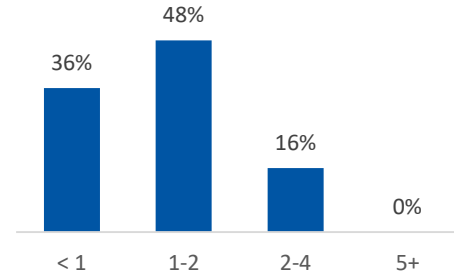

Children in Custody

	SFY 2023	SFY 2024	Change
Total in custody anytime during year	32	37	16%
Rate per 1,000 children	2.9	3.4	15%

Permanency

Children who gained permanency through	SFY 2023	SFY 2024	Change
Reunification	4	8	100%
Guardianship	0	0	-
Custody to Relative	3	1	-67%
Adoption	3	2	-33%
Children waiting to be adopted	0	0	-

Youth Aged Out of Care

	SFY 2023	SFY 2024	Change
Number Aged Out	2	1	-50%

Children Served

	On 7/1/2023		On 7/1/2024	
Total	68		60	
In Custody	20	29%	25	42%
In Home	48	71%	35	58%

Profile of Children in Custody on 7/1/2024

Gender

Female	40%
Male	60%

Race

White	100%
African American	0%
Multiracial	0%
Other	0%

Ethnicity (% Hispanic)

0%

Age in Years

Primary Reason for Removal

Type of Custody

Temporary	76%
Permanent	24%
Planned Permanent Living Arrangement	0%

Placement Type

Years in Custody

Profile of Children in Home on 7/1/2024

Gender

Female	46%
Male	54%

Race