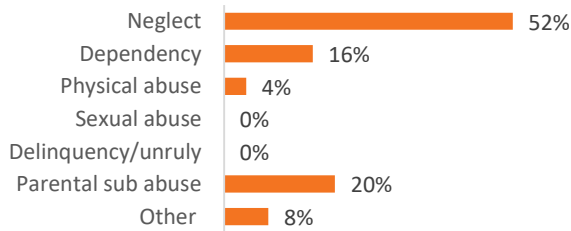

Youth Aged Out of Care

	SFY 2023	SFY 2024	Change
Number Aged Out	2	1	-50%

Children Served

	On 7/1/2023		On 7/1/2024	
Total	68		60	
In Custody	20	29%	25	42%
In Home	48	71%	35	58%

Profile of Children in Custody on 7/1/2024

Gender

Female	40%
Male	60%

Race

White	100%
African American	0%
Multiracial	0%
Other	0%

Ethnicity (% Hispanic)

0%

Age in Years

Primary Reason for Removal

Type of Custody

Temporary	76%
Permanent	24%
Planned Permanent Living Arrangement	0%

Placement Type

Years in Custody

Profile of Children in Home on 7/1/2024

Gender

Female	46%
Male	54%

Race