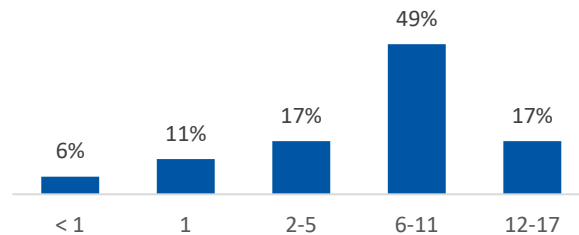

Gender

Female	40%
Male	60%

Race

White	100%
African American	0%
Multiracial	0%
Other	0%

Ethnicity (% Hispanic)

0%

Age in Years

Primary Reason for Removal

Type of Custody

Temporary	76%
Permanent	24%
Planned Permanent Living Arrangement	0%

Placement Type

Years in Custody

Profile of Children in Home on 7/1/2024

Gender

Female	46%
Male	54%

Race

White	91%
African American	0%
Multiracial	6%
Other	3%

Ethnicity (% Hispanic)

3%

Age in Years

Contact Information

Auglaize County Job & Family Services, 12 N Wood St,
Wapakoneta, Ohio 45895, (567) 242-2700

For data sources and notes, go to
<https://www.pcsao.org/pdf/factbook/2024/Sources.pdf>