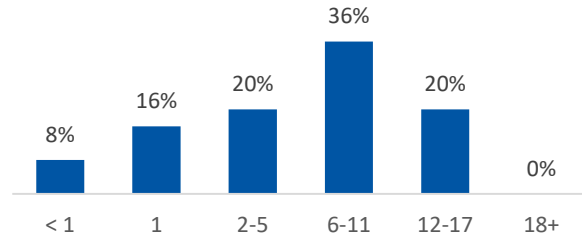

Children in Custody

	SFY 2023	SFY 2024	Change
Total in custody anytime during year	32	37	16%
Rate per 1,000 children	2.9	3.4	15%

Permanency

Children who gained permanency through	SFY 2023	SFY 2024	Change
Reunification	4	8	100%
Guardianship	0	0	-
Custody to Relative	3	1	-67%
Adoption	3	2	-33%
Children waiting to be adopted	0	0	-

Youth Aged Out of Care

	SFY 2023	SFY 2024	Change
Number Aged Out	2	1	-50%

Children Served

	On 7/1/2023		On 7/1/2024	
Total	68		60	
In Custody	20	29%	25	42%
In Home	48	71%	35	58%

Profile of Children in Custody on 7/1/2024

Gender

Female	40%
Male	60%

Race

White	100%
African American	0%
Multiracial	0%
Other	0%

Ethnicity (% Hispanic)

0%

Age in Years

Primary Reason for Removal

Type of Custody

Temporary	76%
Permanent	24%
Planned Permanent Living Arrangement	0%

Placement Type

Years in Custody

Profile of Children in Home on 7/1/2024

Gender

Female	46%
Male	54%

Race