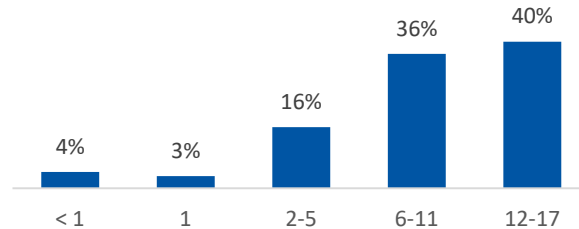

Gender

Female	47%
Male	53%

Age in Years

Race

White	92%
African American	0%
Multiracial	8%
Other	0%

Ethnicity (% Hispanic)

1%

Primary Reason for Removal

Type of Custody

Temporary	62%
Permanent	38%
Planned Permanent Living Arrangement	0%

Placement Type

Years in Custody

Profile of Children in Home on 7/1/2024

Gender

Female	44%
Male	56%

Age in Years