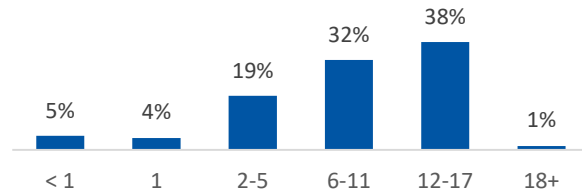

Children in Custody

	SFY 2023	SFY 2024	Change
Total in custody anytime during year	194	195	1%
Rate per 1,000 children	21.3	21.4	1%

Permanency

Children who gained permanency through	SFY 2023	SFY 2024	Change
Reunification	35	23	-34%
Guardianship	0	0	-
Custody to Relative	14	13	-7%
Adoption	11	13	18%
Children waiting to be adopted	17	18	6%

Youth Aged Out of Care

	SFY 2023	SFY 2024	Change
Number Aged Out	7	5	-29%

Children Served

	On 7/1/2023		On 7/1/2024	
Total	247		232	
In Custody	130	53%	141	61%
In Home	117	47%	91	39%

Profile of Children in Custody on 7/1/2024

Gender

Female	47%
Male	53%

Age in Years

Race

White	92%
African American	0%
Multiracial	8%
Other	0%

Ethnicity (% Hispanic)

1%

Primary Reason for Removal