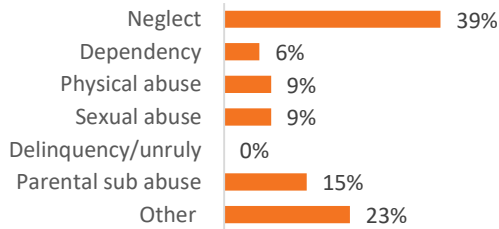

Youth Aged Out of Care

	SFY 2023	SFY 2024	Change
Number Aged Out	7	5	-29%

Children Served

	On 7/1/2023		On 7/1/2024	
Total	247		232	
In Custody	130	53%	141	61%
In Home	117	47%	91	39%

Profile of Children in Custody on 7/1/2024

Gender

Female	47%
Male	53%

Age in Years

Race

White	92%
African American	0%
Multiracial	8%
Other	0%

Ethnicity (% Hispanic)

1%

Primary Reason for Removal