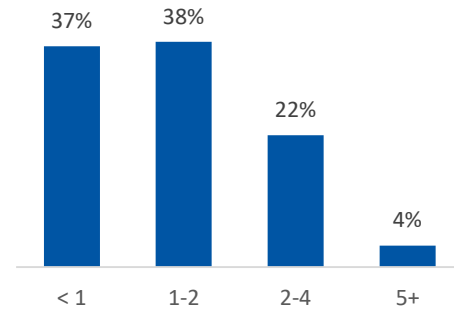

Youth Aged Out of Care

	SFY 2023	SFY 2024	Change
Number Aged Out	7	5	-29%

Children Served

	On 7/1/2023		On 7/1/2024	
Total	247		232	
In Custody	130	53%	141	61%
In Home	117	47%	91	39%

Profile of Children in Custody on 7/1/2024

Gender

Female	47%
Male	53%

Age in Years

Race

White	92%
African American	0%
Multiracial	8%
Other	0%

Ethnicity (% Hispanic)

1%

Primary Reason for Removal

Type of Custody

Temporary	62%
Permanent	38%
Planned Permanent Living Arrangement	0%

Placement Type

Years in Custody

Profile of Children in Home on 7/1/2024

Gender

Female	44%
Male	56%

Age in Years