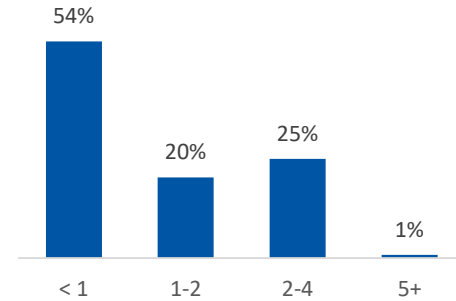

Children in Custody

	SFY 2023	SFY 2024	Change
Total in custody anytime during year	133	177	33%
Rate per 1,000 children	5.5	7.4	33%

Permanency

Children who gained permanency through	SFY 2023	SFY 2024	Change
Reunification	18	26	44%
Guardianship	7	2	-71%
Custody to Relative	11	8	-27%
Adoption	4	5	25%
Children waiting to be adopted	6	18	200%

Youth Aged Out of Care

	SFY 2023	SFY 2024	Change
Number Aged Out	6	6	0%

Children Served

	On 7/1/2023		On 7/1/2024	
Total	410		410	
In Custody	86	21%	129	31%
In Home	324	79%	281	69%

Profile of Children in Custody on 7/1/2024

Gender

Female	41%
Male	59%

Race

White	54%
African American	16%
Multiracial	30%
Other	0%

Ethnicity (% Hispanic) 7%

Age in Years

Primary Reason for Removal

Type of Custody

Temporary	71%
Permanent	29%
Planned Permanent Living Arrangement	0%

Placement Type

Years in Custody

Profile of Children in Home on 7/1/2024

Gender

Female	52%
Male	48%

Race

White	57%
African American	21%
Multiracial	21%
Other	0%