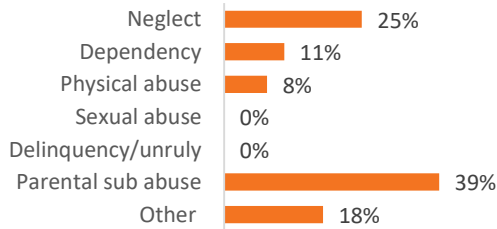

Youth Aged Out of Care

	SFY 2023	SFY 2024	Change
Number Aged Out	6	6	0%

Children Served

	On 7/1/2023		On 7/1/2024	
Total	410		410	
In Custody	86	21%	129	31%
In Home	324	79%	281	69%

Profile of Children in Custody on 7/1/2024

Gender

Female	41%
Male	59%

Race

White	54%
African American	16%
Multiracial	30%
Other	0%

Ethnicity (% Hispanic) 7%

Age in Years

Primary Reason for Removal

Type of Custody

Temporary	71%
Permanent	29%
Planned Permanent Living Arrangement	0%

Placement Type

Years in Custody

Profile of Children in Home on 7/1/2024

Gender

Female	52%
Male	48%

Race

White	57%
African American	21%
Multiracial	21%
Other	0%