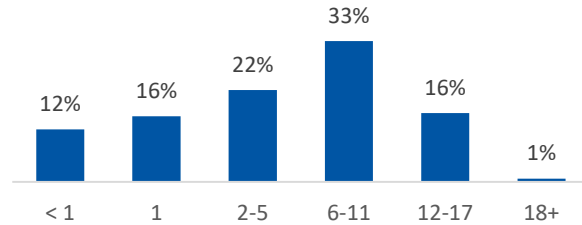

Children in Custody

	SFY 2023	SFY 2024	Change
Total in custody anytime during year	133	177	33%
Rate per 1,000 children	5.5	7.4	33%

Permanency

Children who gained permanency through	SFY 2023	SFY 2024	Change
Reunification	18	26	44%
Guardianship	7	2	-71%
Custody to Relative	11	8	-27%
Adoption	4	5	25%
Children waiting to be adopted	6	18	200%

Youth Aged Out of Care

	SFY 2023	SFY 2024	Change
Number Aged Out	6	6	0%

Children Served

	On 7/1/2023		On 7/1/2024	
Total	410		410	
In Custody	86	21%	129	31%
In Home	324	79%	281	69%

Profile of Children in Custody on 7/1/2024

Gender

Female	41%
Male	59%

Race

White	54%
African American	16%
Multiracial	30%
Other	0%

Ethnicity (% Hispanic) 7%

Age in Years

Primary Reason for Removal

Type of Custody

Temporary	71%
Permanent	29%
Planned Permanent Living Arrangement	0%

Placement Type

Years in Custody

Profile of Children in Home on 7/1/2024

Gender

Female	52%
Male	48%

Race

White	57%
African American	21%
Multiracial	21%
Other	0%