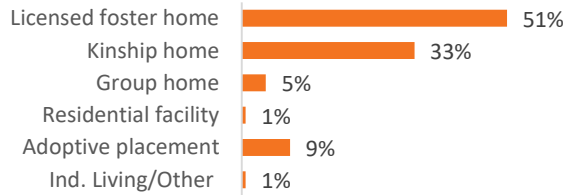

Gender

Female	41%
Male	59%

Race

White	54%
African American	16%
Multiracial	30%
Other	0%

Ethnicity (% Hispanic) 7%

Age in Years

Primary Reason for Removal

Type of Custody

Temporary	71%
Permanent	29%
Planned Permanent Living Arrangement	0%

Placement Type

Years in Custody

Profile of Children in Home on 7/1/2024

Gender

Female	52%
Male	48%

Race

White	57%
African American	21%
Multiracial	21%
Other	0%