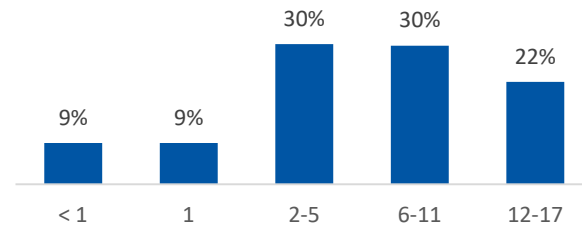

Gender

Female	41%
Male	59%

Race

White	54%
African American	16%
Multiracial	30%
Other	0%

Ethnicity (% Hispanic) 7%

Age in Years

Primary Reason for Removal

Type of Custody

Temporary	71%
Permanent	29%
Planned Permanent Living Arrangement	0%

Placement Type

Years in Custody

Profile of Children in Home on 7/1/2024

Gender

Female	52%
Male	48%

Race

White	57%
African American	21%
Multiracial	21%
Other	0%

Ethnicity (% Hispanic) 5%

Age in Years

Contact Information

Allen County Children Services, 123 W Spring St, Lima, Ohio
45801, (419) 227-8590

For data sources and notes, go to
<https://www.pcsao.org/pdf/factbook/2024/Sources.pdf>