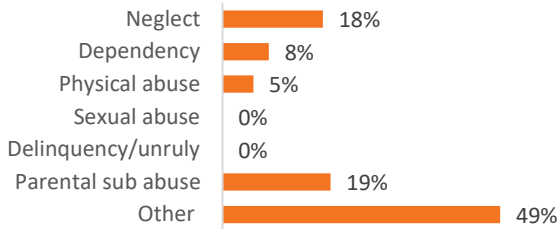

Youth Aged Out of Care

	SFY 2022	SFY 2023	Change
Number Aged Out	9	11	22%

Children Served

	On 7/1/2022		On 7/1/2023	
Total	161		155	
In Custody	62	39%	73	47%
In Home	99	61%	82	53%

Profile of Children in Custody on 7/1/2023

Gender

Female	47%
Male	53%

Race

White	88%
African American	1%
Multiracial	11%
Other	0%

Ethnicity (% Hispanic)

3%

Age in Years

Primary Reason for Removal

Type of Custody

Temporary	84%
Permanent	11%
Planned Permanent Living Arrangement	4%

Placement Type

Years in Custody

Profile of Children in Home on 7/1/2023

Gender

Female	41%
Male	59%

Race