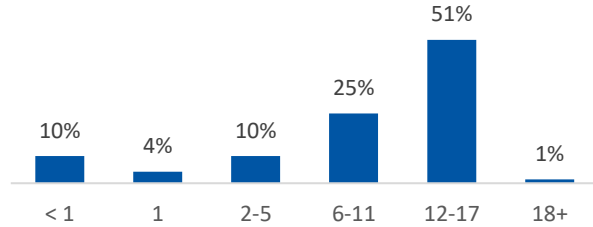

Children in Custody	SFY 2022	SFY 2023	Change
Total in custody anytime during year	108	119	10%
Rate per 1,000 children	4.3	4.8	10%

Permanency

Children who gained permanency through	SFY 2022	SFY 2023	Change
Reunification	18	17	-6%
Guardianship	1	1	0%
Custody to Relative	10	2	-80%
Adoption	9	11	22%
Children waiting to be adopted	14	14	0%

Youth Aged Out of Care

	SFY 2022	SFY 2023	Change
Number Aged Out	9	11	22%

Children Served

	On 7/1/2022		On 7/1/2023	
Total	161		155	
In Custody	62	39%	73	47%
In Home	99	61%	82	53%

Profile of Children in Custody on 7/1/2023

Gender

Female	47%
Male	53%

Race

White	88%
African American	1%
Multiracial	11%
Other	0%

Ethnicity (% Hispanic)

3%

Age in Years

Primary Reason for Removal

Type of Custody

Temporary	84%
Permanent	11%
Planned Permanent Living Arrangement	4%

Placement Type

Years in Custody

Profile of Children in Home on 7/1/2023

Gender

Female	41%
Male	59%

Race