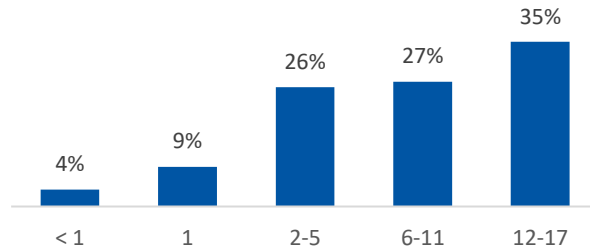

Gender

Female	47%
Male	53%

Race

White	88%
African American	1%
Multiracial	11%
Other	0%

Ethnicity (% Hispanic)

3%

Age in Years

Primary Reason for Removal

Type of Custody

Temporary	84%
Permanent	11%
Planned Permanent Living Arrangement	4%

Placement Type

Years in Custody

Profile of Children in Home on 7/1/2023

Gender

Female	41%
Male	59%

Race

White	84%
African American	0%
Multiracial	15%
Other	0%

Ethnicity (% Hispanic)

4%

Age in Years

Contact Information

Miami County Job & Family Services, 410 West Water Street, Troy, OH 45822, (937) 335-4103

For data sources and notes, go to <https://www.pcsao.org/pdf/factbook/2023/Sources.pdf>