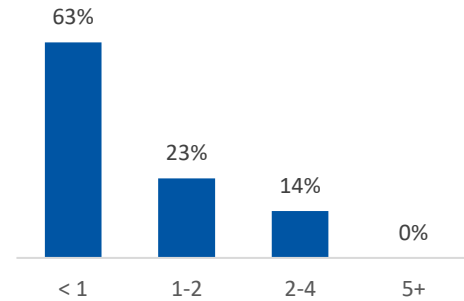

Children in Custody	SFY 2022	SFY 2023	Change
Total in custody anytime during year	108	119	10%
Rate per 1,000 children	4.3	4.8	10%

Permanency

Children who gained permanency through	SFY 2022	SFY 2023	Change
Reunification	18	17	-6%
Guardianship	1	1	0%
Custody to Relative	10	2	-80%
Adoption	9	11	22%
Children waiting to be adopted	14	14	0%

Youth Aged Out of Care

	SFY 2022	SFY 2023	Change
Number Aged Out	9	11	22%

Children Served

	On 7/1/2022		On 7/1/2023	
Total	161		155	
In Custody	62	39%	73	47%
In Home	99	61%	82	53%

Profile of Children in Custody on 7/1/2023

Gender

Female	47%
Male	53%

Race

White	88%
African American	1%
Multiracial	11%
Other	0%

Ethnicity (% Hispanic)

3%

Age in Years

Primary Reason for Removal

Type of Custody

Temporary	84%
Permanent	11%
Planned Permanent Living Arrangement	4%

Placement Type

Years in Custody

Profile of Children in Home on 7/1/2023

Gender

Female	41%
Male	59%

Race