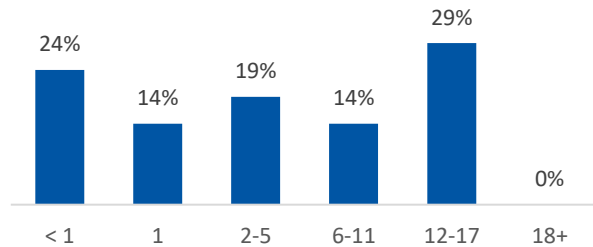

Youth Aged Out of Care

	SFY 2018	SFY 2020	Change
Number Aged Out	0	0	-

Children Served

	On 7/1/2018		On 7/1/2020	
Total	94		74	
In Custody	23	24%	21	28%
In Home	71	76%	53	72%

Profile of Children in Custody on 7/1/2020

Gender

Female	43%
Male	57%

Race

White	90%
African American	0%
Multiracial	10%
Other	0%

Ethnicity (% Hispanic)

0%

Age in Years

Primary Reason for Removal

Type of Custody

Temporary	71%
Permanent	24%
Planned Permanent Living Arrangement	5%

Placement Type

Years in Custody

Profile of Children in Home on 7/1/2020

Gender

Female	60%
Male	40%

Race