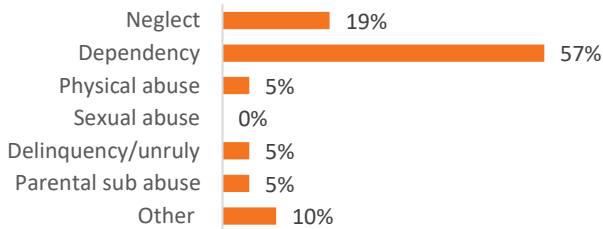

Youth Aged Out of Care

	SFY 2018	SFY 2020	Change
Number Aged Out	0	0	-

Children Served

	On 7/1/2018		On 7/1/2020	
Total	94		74	
In Custody	23	24%	21	28%
In Home	71	76%	53	72%

Profile of Children in Custody on 7/1/2020

Gender

Female	43%
Male	57%

Race

White	90%
African American	0%
Multiracial	10%
Other	0%

Ethnicity (% Hispanic)

0%

Age in Years

Primary Reason for Removal

Type of Custody

Temporary	71%
Permanent	24%
Planned Permanent Living Arrangement	5%

Placement Type

Years in Custody

Profile of Children in Home on 7/1/2020

Gender

Female	60%
Male	40%

Race