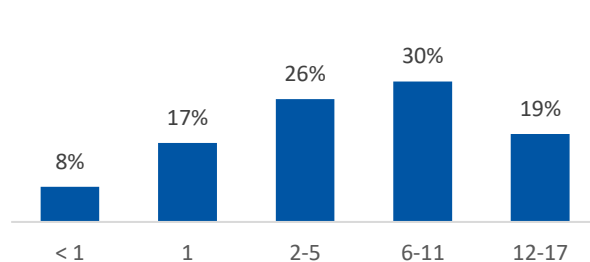

Gender

Female	43%
Male	57%

Race

White	90%
African American	0%
Multiracial	10%
Other	0%

Ethnicity (% Hispanic)

0%

Age in Years

Primary Reason for Removal

Type of Custody

Temporary	71%
Permanent	24%
Planned Permanent Living Arrangement	5%

Placement Type

Years in Custody

Profile of Children in Home on 7/1/2020

Gender

Female	60%
Male	40%

Race

White	87%
African American	0%
Multiracial	11%
Other	0%

Ethnicity (% Hispanic)

2%

Age in Years

Contact Information

Shelby County Job & Family Services, 227 South Ohio Drive,
Sidney, OH, 45365, (937) 498-4981