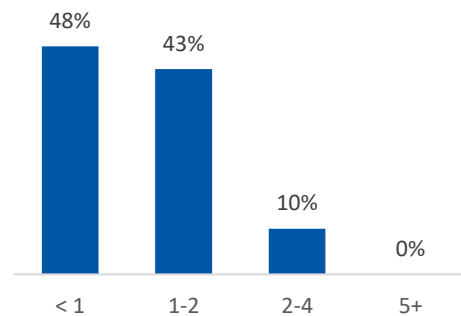

Youth Aged Out of Care

	SFY 2018	SFY 2020	Change
Number Aged Out	0	0	-

Children Served

	On 7/1/2018		On 7/1/2020	
Total	94		74	
In Custody	23	24%	21	28%
In Home	71	76%	53	72%

Profile of Children in Custody on 7/1/2020

Gender

Female	43%
Male	57%

Race

White	90%
African American	0%
Multiracial	10%
Other	0%

Ethnicity (% Hispanic)

0%

Age in Years

Primary Reason for Removal

Type of Custody

Temporary	71%
Permanent	24%
Planned Permanent Living Arrangement	5%

Placement Type

Years in Custody

Profile of Children in Home on 7/1/2020

Gender

Female	60%
Male	40%

Race