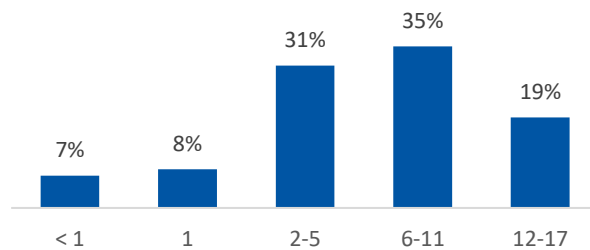

Gender

Female	45%
Male	55%

Race

White	96%
African American	0%
Multiracial	4%
Other	0%

Ethnicity (% Hispanic) 11%

Age in Years

Primary Reason for Removal

Type of Custody

Temporary	55%
Permanent	45%
Planned Permanent Living Arrangement	0%

Placement Type

Years in Custody

Profile of Children in Home on 7/1/2020

Gender

Female	39%
Male	61%

Race

White	90%
African American	0%
Multiracial	1%
Other	0%

Ethnicity (% Hispanic) 4%

Age in Years

Contact Information

Pickaway County Job & Family Services, P.O. Box 610,
Circleville, OH, 43113, (740) 571-0226

For data sources and notes, go to
<https://www.pcsao.org/pdf/factbook/2020/Sources.pdf>