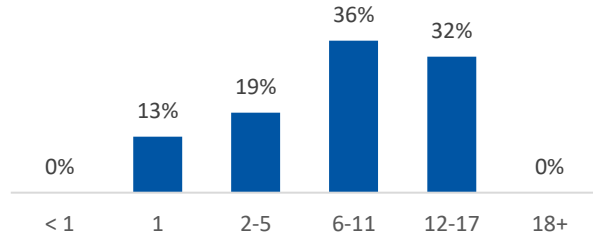

Youth Aged Out of Care

	SFY 2018	SFY 2020	Change
Number Aged Out	1	5	400%

Children Served

	On 7/1/2018		On 7/1/2020	
Total	116		125	
In Custody	51	44%	53	42%
In Home	65	56%	72	58%

Profile of Children in Custody on 7/1/2020

Gender

Female	45%
Male	55%

Race

White	96%
African American	0%
Multiracial	4%
Other	0%

Ethnicity (% Hispanic) 11%

Age in Years

Primary Reason for Removal

Type of Custody

Temporary	55%
Permanent	45%
Planned Permanent Living Arrangement	0%

Placement Type

Years in Custody

Profile of Children in Home on 7/1/2020

Gender

Female	39%
Male	61%

Race

White	90%
African American	0%
Multiracial	1%
Other	0%