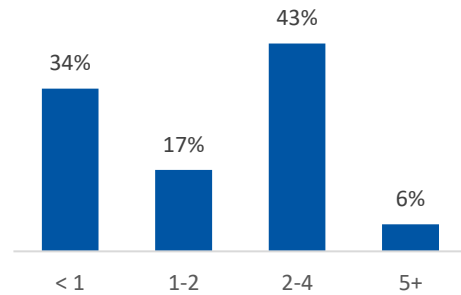

Pickaway County: Children Services Profile

June 2020

County Demographics 2019

Population		57,762
Race	White	93%
	African American	4%
	Multi-racial	2%
	Other	1%
Ethnicity (% Hispanic)		1%
Child Population		12,477
Per Capita Income		\$27,760
Poverty Rate	All Ages	12%
	Children	18%
Grandparents Raising Grandchildren		472

Youth Aged Out of Care

	SFY 2018	SFY 2020	Change
Number Aged Out	1	5	400%

Children Served

	On 7/1/2018		On 7/1/2020	
Total	116		125	
In Custody	51	44%	53	42%
In Home	65	56%	72	58%

Profile of Children in Custody on 7/1/2020

Gender

Female	45%
Male	55%

Race

White	96%
African American	0%
Multiracial	4%
Other	0%

Ethnicity (% Hispanic) 11%

Age in Years

Primary Reason for Removal

Type of Custody

Temporary	55%
Permanent	45%
Planned Permanent Living Arrangement	0%

Placement Type

Years in Custody

Profile of Children in Home on 7/1/2020

Gender

Female	39%
Male	61%

Race

White	90%
African American	0%
Multiracial	1%
Other	0%