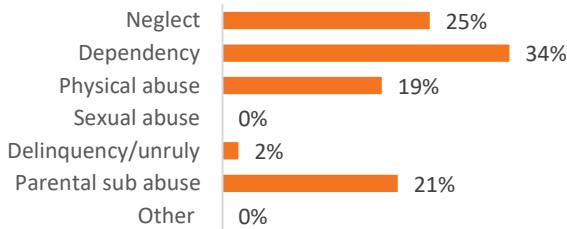

Youth Aged Out of Care

	SFY 2018	SFY 2020	Change
Number Aged Out	1	5	400%

Children Served

	On 7/1/2018		On 7/1/2020	
Total	116		125	
In Custody	51	44%	53	42%
In Home	65	56%	72	58%

Profile of Children in Custody on 7/1/2020

Gender

Female	45%
Male	55%

Race

White	96%
African American	0%
Multiracial	4%
Other	0%

Ethnicity (% Hispanic) 11%

Age in Years

Primary Reason for Removal

Type of Custody

Temporary	55%
Permanent	45%
Planned Permanent Living Arrangement	0%

Placement Type

Years in Custody

Profile of Children in Home on 7/1/2020

Gender

Female	39%
Male	61%

Race

White	90%
African American	0%
Multiracial	1%
Other	0%