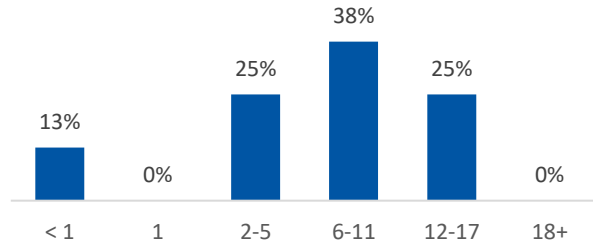

Youth Aged Out of Care

	SFY 2018	SFY 2020	Change
Number Aged Out	0	1	-

Children Served

	On 7/1/2018		On 7/1/2020	
Total	31		15	
In Custody	10	32%	8	53%
In Home	21	68%	7	47%

Profile of Children in Custody on 7/1/2020

Gender

Female	63%
Male	38%

Race

White	100%
African American	0%
Multiracial	0%
Other	0%

Ethnicity (% Hispanic) 0%

Age in Years

Primary Reason for Removal

Type of Custody

Temporary	38%
Permanent	50%
Planned Permanent Living Arrangement	0%

Placement Type

Years in Custody

Profile of Children in Home on 7/1/2020

Gender

Female	71%
Male	29%

Race

White	100%
African American	0%
Multiracial	0%
Other	0%