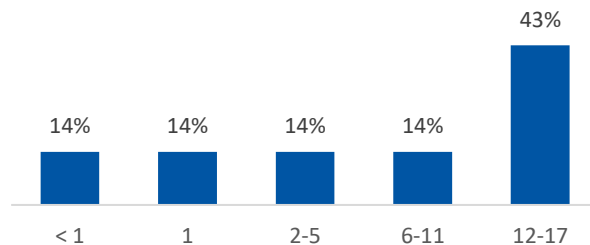

Age in Years

Contact Information

Monroe County Job & Family Services, 100 Home Avenue,
Woodsfield, OH, 43793, (740) 472-1602

For data sources and notes, go to
<https://www.pcsao.org/pdf/factbook/2020/Sources.pdf>