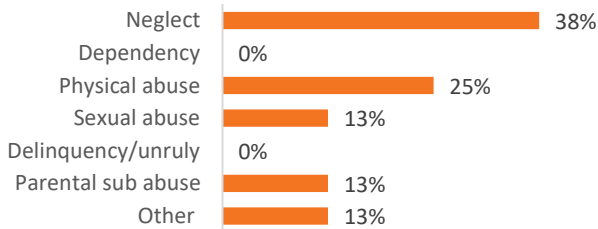

Youth Aged Out of Care

	SFY 2018	SFY 2020	Change
Number Aged Out	0	1	-

Children Served

	On 7/1/2018		On 7/1/2020	
Total	31		15	
In Custody	10	32%	8	53%
In Home	21	68%	7	47%

Profile of Children in Custody on 7/1/2020

Gender

Female	63%
Male	38%

Race

White	100%
African American	0%
Multiracial	0%
Other	0%

Ethnicity (% Hispanic) 0%

Age in Years

Primary Reason for Removal

Type of Custody

Temporary	38%
Permanent	50%
Planned Permanent Living Arrangement	0%

Placement Type

Years in Custody

Profile of Children in Home on 7/1/2020

Gender

Female	71%
Male	29%

Race

White	100%
African American	0%
Multiracial	0%
Other	0%