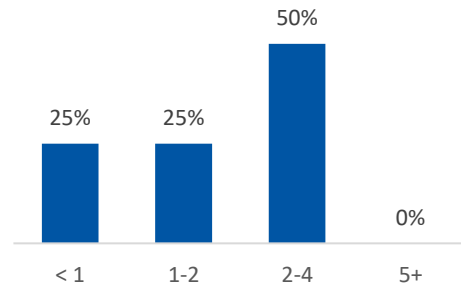

Youth Aged Out of Care

	SFY 2018	SFY 2020	Change
Number Aged Out	0	1	-

Children Served

	On 7/1/2018		On 7/1/2020	
Total	31		15	
In Custody	10	32%	8	53%
In Home	21	68%	7	47%

Profile of Children in Custody on 7/1/2020

Gender

Female	63%
Male	38%

Race

White	100%
African American	0%
Multiracial	0%
Other	0%

Ethnicity (% Hispanic) 0%

Age in Years

Primary Reason for Removal

Type of Custody

Temporary	38%
Permanent	50%
Planned Permanent Living Arrangement	0%

Placement Type

Years in Custody

Profile of Children in Home on 7/1/2020

Gender

Female	71%
Male	29%

Race

White	100%
African American	0%
Multiracial	0%
Other	0%