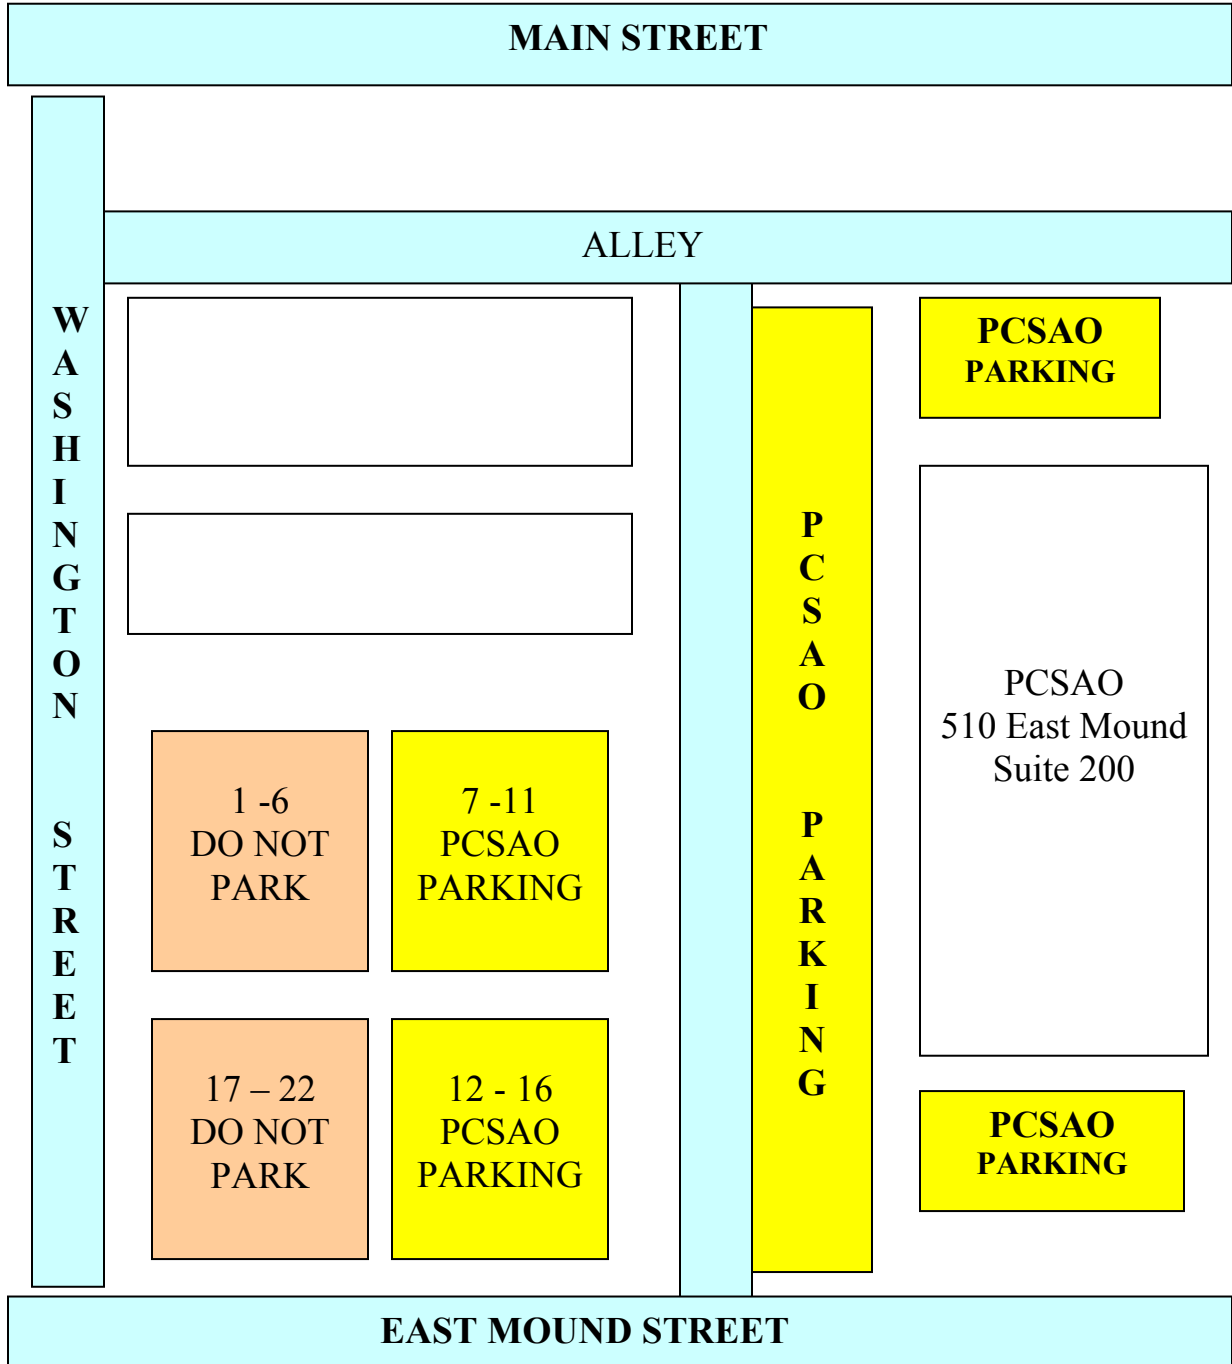

# Restricted Parking at PCSAO Building

The parking lot west of 510 E. Mound Street—from the building to Washington Street has 15 number spaces that are rented. Please **DO NOT PARK** in spaces 1-6, and 17-22.

Franklin County CSB  
(Intake Building)